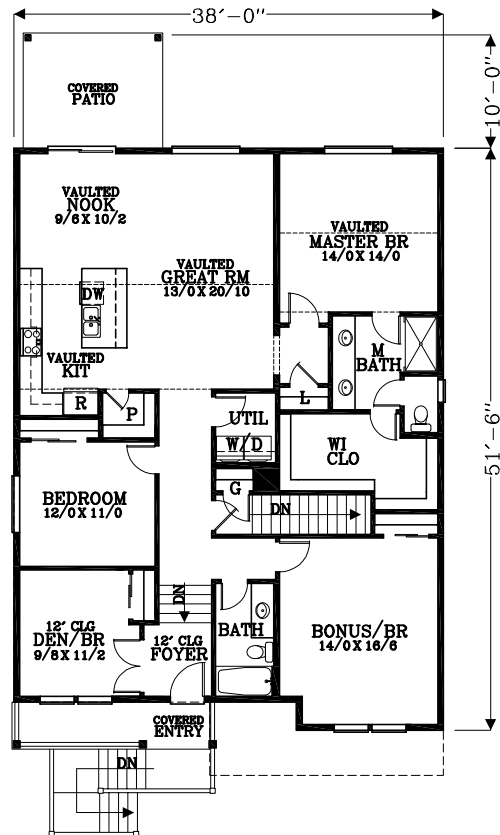

LOWER FLOOR PLAN

MAIN FLOOR PLAN

1,899 SQUARE FEET
1,899 TOTAL SQUARE FEET

Taylor B

Plan No. 60419B

Tel: (503) 624 0555
www.suntel design.com