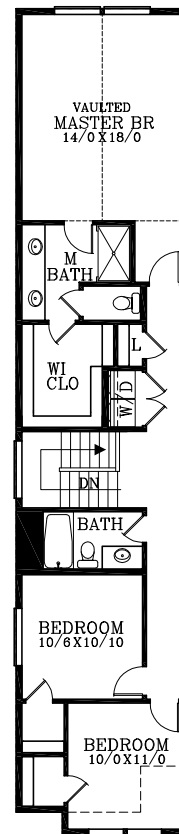

MAIN FLOOR PLAN  
791 SQUARE FEET  
1,807 TOTAL SQUARE FEET

UPPER FLOOR PLAN  
1,016 SQUARE FEET

Rosemont E

Plan No. 82508E

Tel: (503) 624 0555  
www.sunteldesign.com