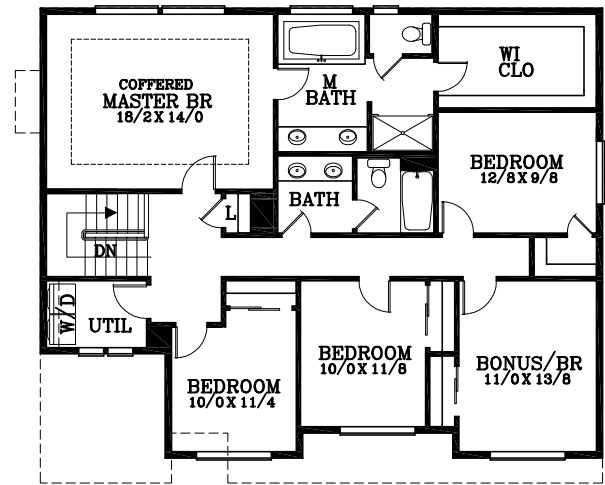

MAIN FLOOR PLAN  
 1,011 SQUARE FEET  
 2,465 TOTAL SQUARE FEET

UPPER FLOOR PLAN  
 1,454 SQUARE FEET

Rockwell K

Plan No. 112801K

Tel: (503) 624 0555  
 www.suntel design.com