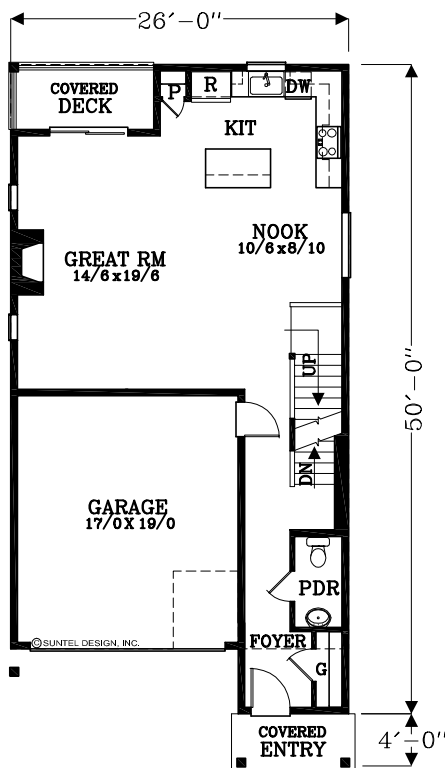

LOWER FLOOR PLAN
560 SQUARE FEET

MAIN FLOOR PLAN
816 SQUARE FEET
2,469 TOTAL SQUARE FEET

UPPER FLOOR PLAN
1,093 SQUARE FEET

Spencer F

Plan No. 81417F

Tel: (503) 624 0555 Fax: (503) 624 0155
www.suntelhomedesign.com