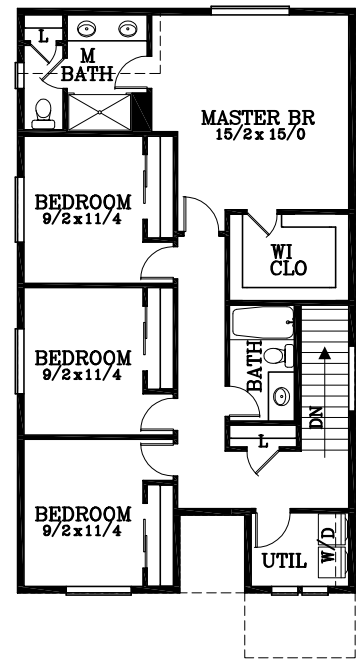

LOWER FLOOR PLAN
560 SQUARE FEET

MAIN FLOOR PLAN
816 SQUARE FEET
2,469 TOTAL SQUARE FEET

UPPER FLOOR PLAN
1,093 SQUARE FEET

Spencer F

Plan No. 81417F

Tel: (503) 624 0555 Fax: (503) 624 0155
www.suntelhomedesign.com