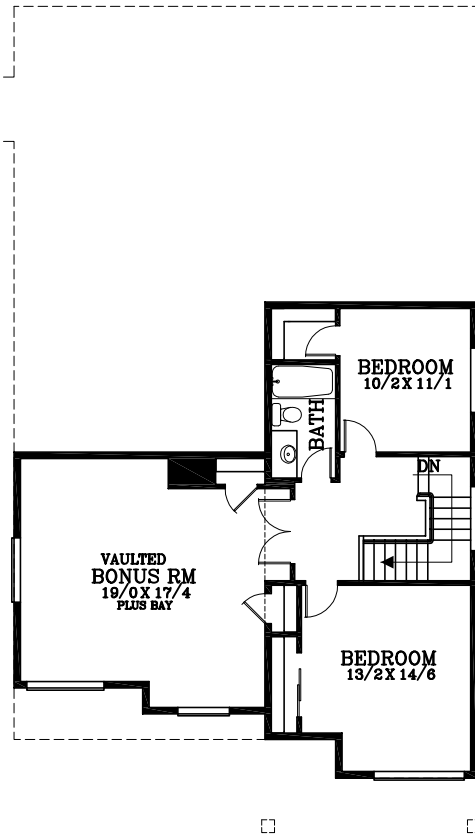

MAIN FLOOR PLAN
 1,671 SQUARE FEET
 2,586 TOTAL SQUARE FEET

UPPER FLOOR PLAN
 915 SQUARE FEET

Waterford B

Plan No. 060120B

Tel: (503) 624 0555 Fax: (503) 624 0155
 www.suntelhomedesign.com