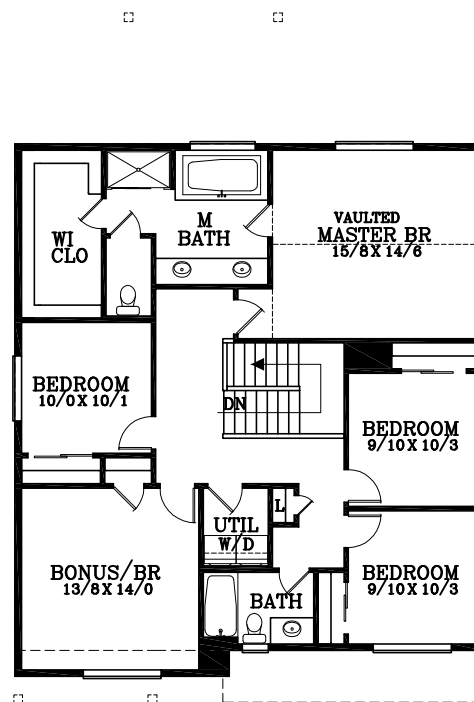

MAIN FLOOR PLAN
 1,014 SQUARE FEET
 2,383 TOTAL SQUARE FEET

UPPER FLOOR PLAN
 1,369 SQUARE FEET

Waldport

Plan No. 10520

Tel: (503) 624 0555 Fax: (503) 624 0155
 www.suntelhomedesign.com