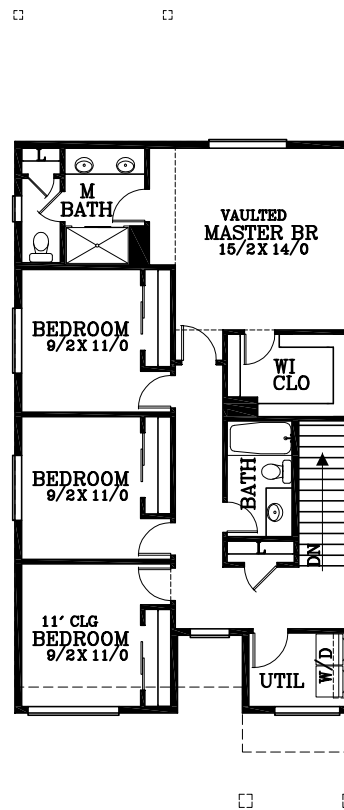

MAIN FLOOR PLAN
 793 SQUARE FEET
 1,860 TOTAL SQUARE FEET

UPPER FLOOR PLAN
 1,067 SQUARE FEET

Spencer E

Plan No. 81417E

Tel: (503) 624 0555 Fax: (503) 624 0155
 www.suntelhomedesign.com