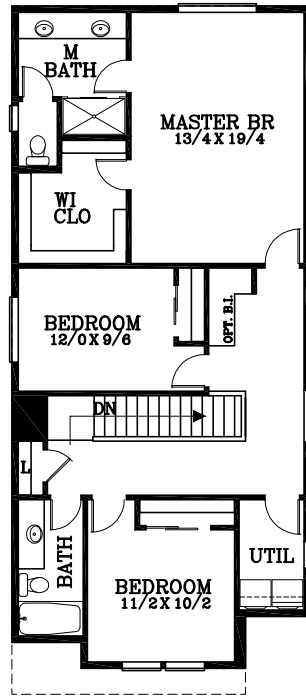

MAIN FLOOR PLAN
792 SQUARE FEET
1,878 TOTAL SQUARE FEET

UPPER FLOOR PLAN
1,086 SQUARE FEET

Jasper

Plan No. 012020

Tel: (503) 624 0555 Fax: (503) 624 0155
www.suntelhomedesign.com