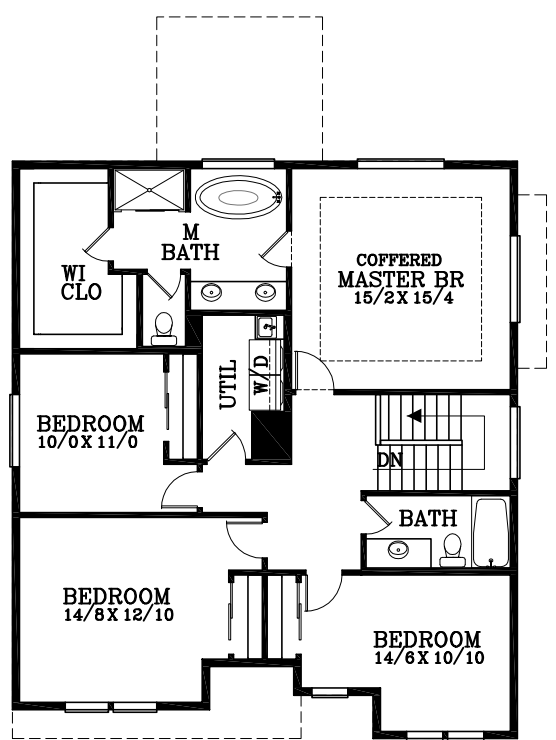

MAIN FLOOR PLAN
 1,091 SQUARE FEET
 2,353 TOTAL SQUARE FEET

UPPER FLOOR PLAN
 1,262 SQUARE FEET

Prescott C

Plan No. 020313C