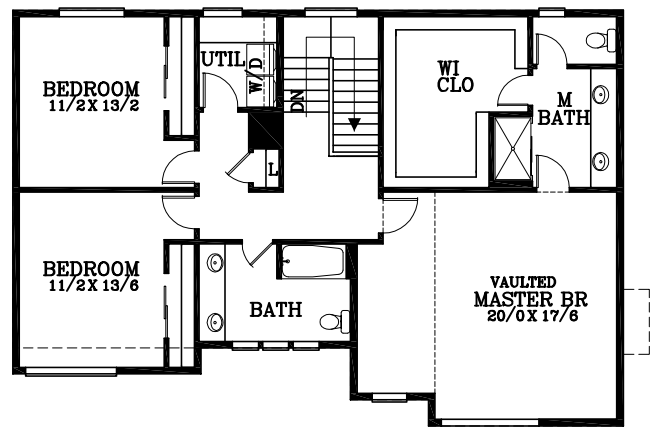

MAIN FLOOR PLAN  
787 SQUARE FEET  
2,082 TOTAL SQUARE FEET

UPPER FLOOR PLAN  
1,295 SQUARE FEET

Montgomery C

Plan No. 121918C

Tel: (503) 624 0555 Fax: (503) 624 0155  
www.suntelhomedesign.com