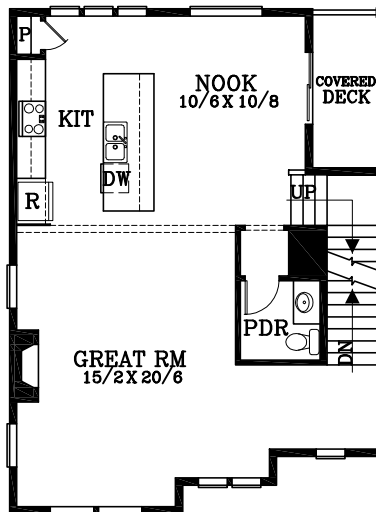

LOWER FLOOR PLAN
376 SQUARE FEET

MAIN FLOOR PLAN
812 SQUARE FEET
2,055 TOTAL SQUARE FEET

UPPER FLOOR PLAN
867 SQUARE FEET

Franklin

Plan No. 112619

Tel: (503) 624 0555 Fax: (503) 624 0155
www.suntelhomedesign.com