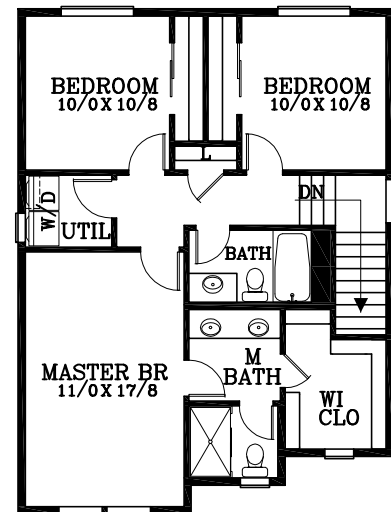

LOWER FLOOR PLAN
376 SQUARE FEET

MAIN FLOOR PLAN
812 SQUARE FEET
2,055 TOTAL SQUARE FEET

UPPER FLOOR PLAN
867 SQUARE FEET

Franklin

Plan No. 112619

Tel: (503) 624 0555 Fax: (503) 624 0155
www.suntelhomedesign.com