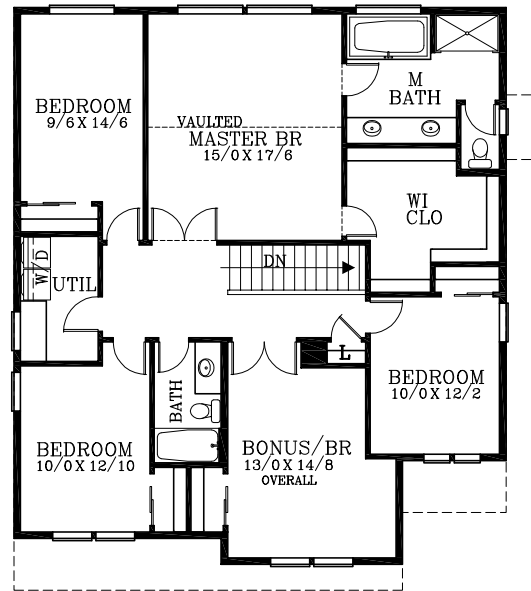

MAIN FLOOR PLAN
 1,029 SQUARE FEET
 2,533 TOTAL SQUARE FEET

UPPER FLOOR PLAN
 1,504 SQUARE FEET

Boulder

Plan No. 050719

Tel: (503) 624 0555 Fax: (503) 624 0155
 www.suntelhomedesign.com