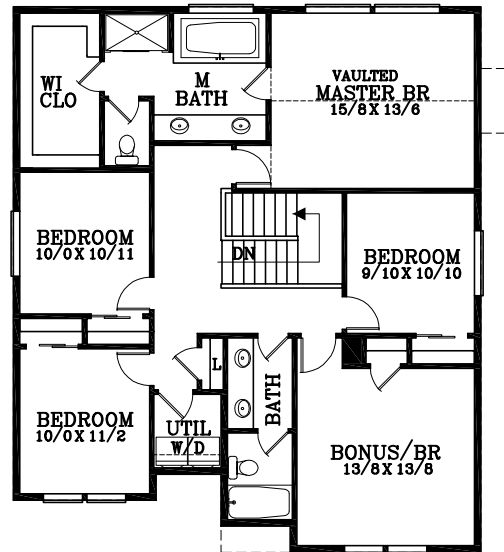

MAIN FLOOR PLAN
 967 SQUARE FEET
 2,325 TOTAL SQUARE FEET

UPPER FLOOR PLAN
 1,358 SQUARE FEET

Avery J

Plan No. 52214J

Tel: (503) 624 0555 Fax: (503) 624 0155
 www.suntelhomedesign.com