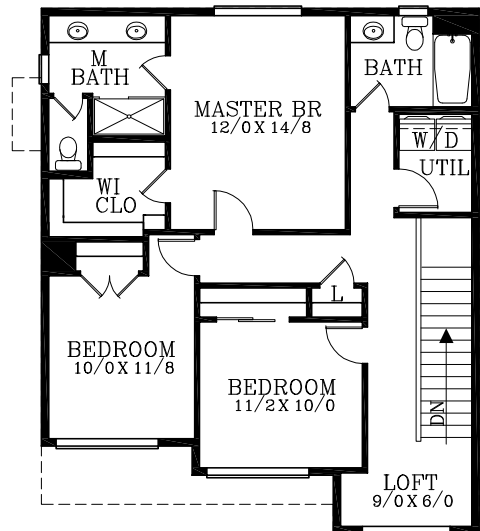

MAIN FLOOR PLAN  
 630 SQUARE FEET  
 1555 TOTAL SQUARE FEET

UPPER FLOOR PLAN  
 925 SQUARE FEET

Moreland D

Plan No. 112113D

Tel: (503) 624 0555 Fax: (503) 624 0155  
 www.suntelhomedesign.com