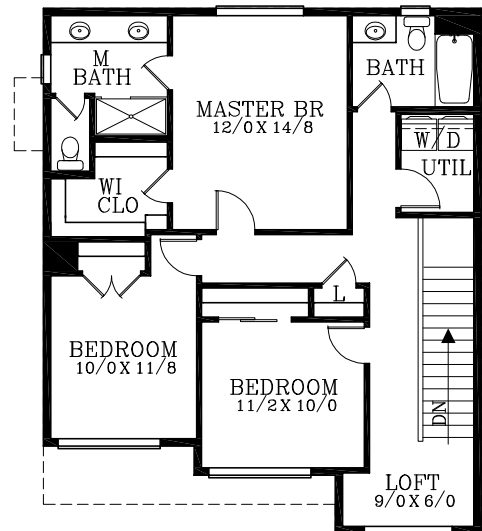

MAIN FLOOR PLAN
 630 SQUARE FEET
 1555 TOTAL SQUARE FEET

UPPER FLOOR PLAN
 925 SQUARE FEET

Moreland C

Plan No. 112113C

Tel: (503) 624 0555 Fax: (503) 624 0155
 www.suntelhomedesign.com