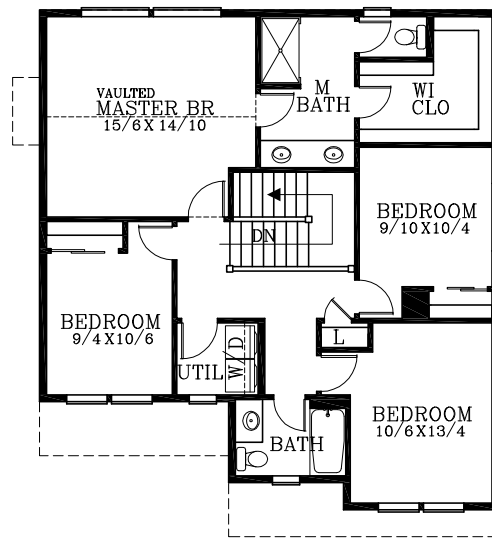

MAIN FLOOR PLAN  
 807 SQUARE FEET  
 1868 TOTAL SQUARE FEET

UPPER FLOOR PLAN  
 1061 SQUARE FEET

Flagstaff

Plan No. 013019

Tel: (503) 624 0555 Fax: (503) 624 0155  
 www.suntelhomedesign.com