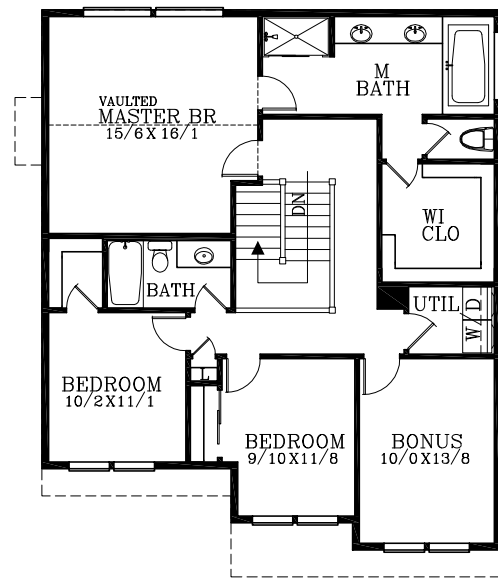

MAIN FLOOR PLAN  
 895 SQUARE FEET  
 2,088 TOTAL SQUARE FEET

UPPER FLOOR PLAN  
 1,193 SQUARE FEET