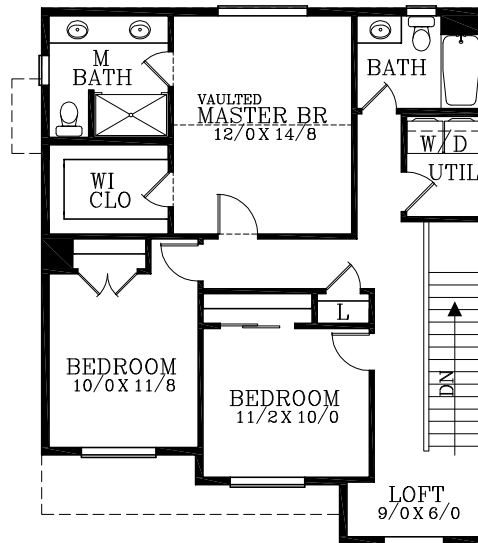

MAIN FLOOR PLAN
630 SQUARE FEET
1555 TOTAL SQUARE FEET

UPPER FLOOR PLAN
925 SQUARE FEET

Moreland B

Plan No. 112113B

Tel: (503) 624 0555 Fax: (503) 624 0155
www.suntelhomedesign.com