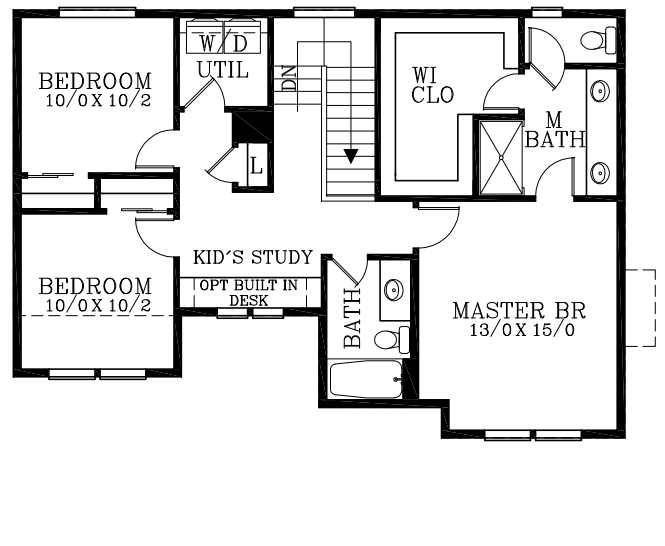

MAIN FLOOR PLAN
544 SQUARE FEET
1493 TOTAL SQUARE FEET

UPPER FLOOR PLAN
949 SQUARE FEET

Montgomery

Plan No. 121918