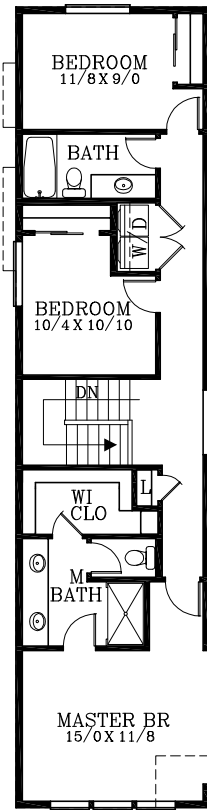

MAIN FLOOR PLAN
 679 SQUARE FEET
 1561 TOTAL SQUARE FEET

UPPER FLOOR PLAN
 882 SQUARE FEET

Rosemont B

Plan No. 82508B

Tel: (503) 624 0555 Fax: (503) 624 0155
 www.suntelhomedesign.com