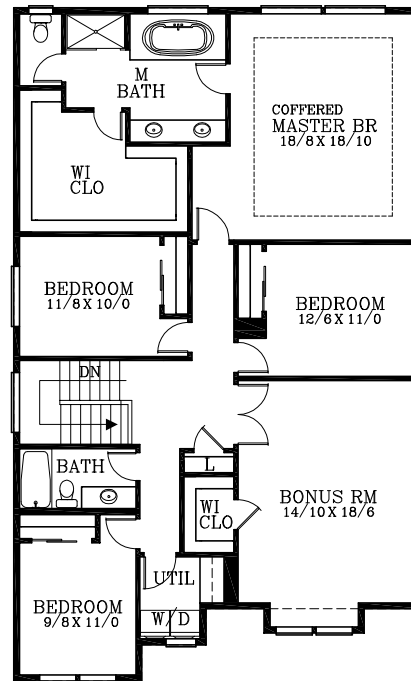

MAIN FLOOR PLAN  
843 SQUARE FEET  
2825 TOTAL SQUARE FEET

UPPER FLOOR PLAN  
1732 SQUARE FEET

Riley E

Plan No. 102015E

Tel: (503) 624 0555 Fax: (503) 624 0155  
www.suntelhomedesign.com