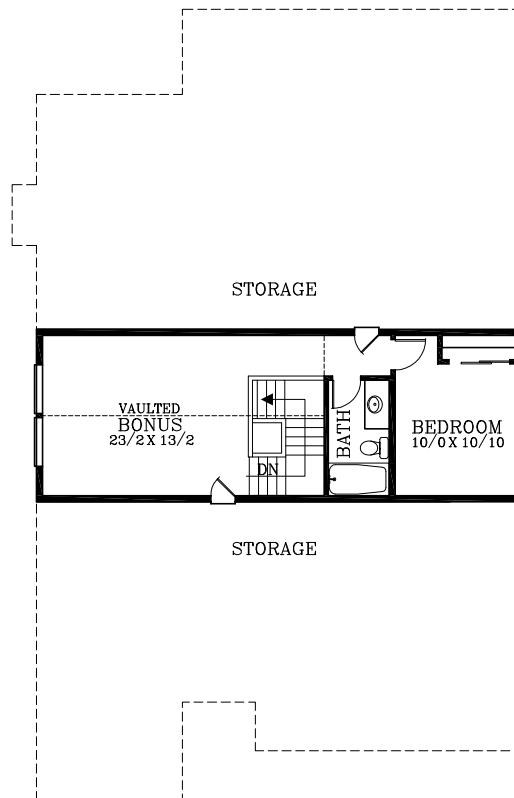

MAIN FLOOR PLAN
 1934 SQUARE FEET
 2440 TOTAL SQUARE FEET

UPPER FLOOR PLAN
 506 SQUARE FEET

Lockwood D

Plan No. 091013D

Tel: (503) 624 0555 Fax: (503) 624 0155
 www.suntelhomedesign.com