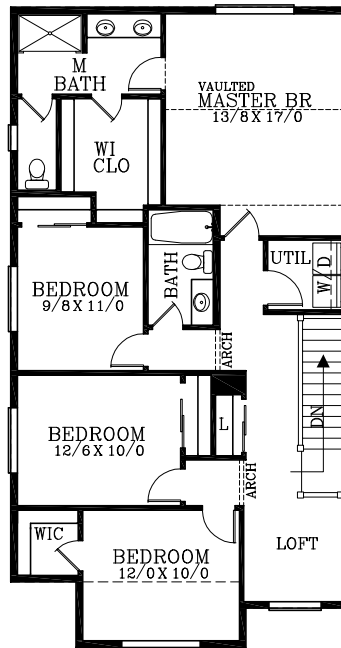

3'-6" MAIN FLOOR PLAN
783 SQUARE FEET
1953 TOTAL SQUARE FEET

UPPER FLOOR PLAN
1170 SQUARE FEET

Greeley C

Plan No. 42816C

Tel: (503) 624 0555 Fax: (503) 624 0155
www.suntelhomedesign.com