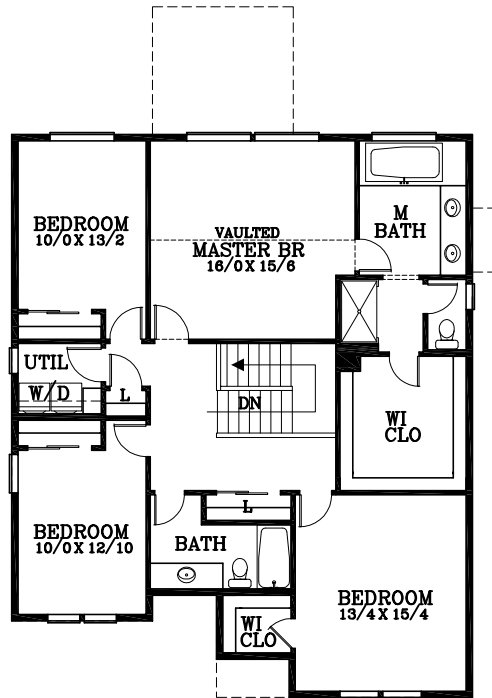

MAIN FLOOR PLAN  
1116 SQUARE FEET  
2508 TOTAL SQUARE FEET

UPPER FLOOR PLAN  
1392 SQUARE FEET

Avery H

Plan No. 52214H

**Suntel**  
DESIGN · INC.

Tel: (503) 624 0555 Fax: (503) 624 0155  
www.suntelhomdesign.com