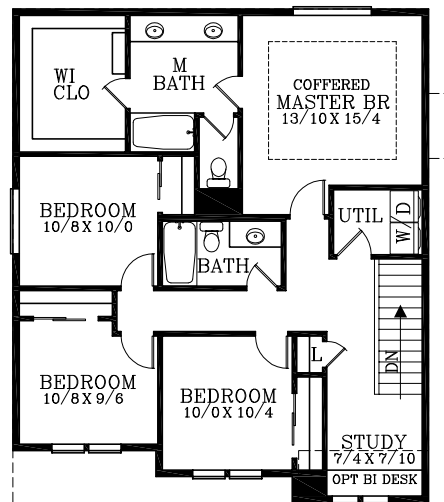

MAIN FLOOR PLAN  
 736 SQUARE FEET  
 1848 TOTAL SQUARE FEET

UPPER FLOOR PLAN  
 1112 SQUARE FEET

Townsend

Plan No. 012618

Tel: (503) 624 0555 Fax: (503) 624 0155  
 www.suntelhomedesign.com