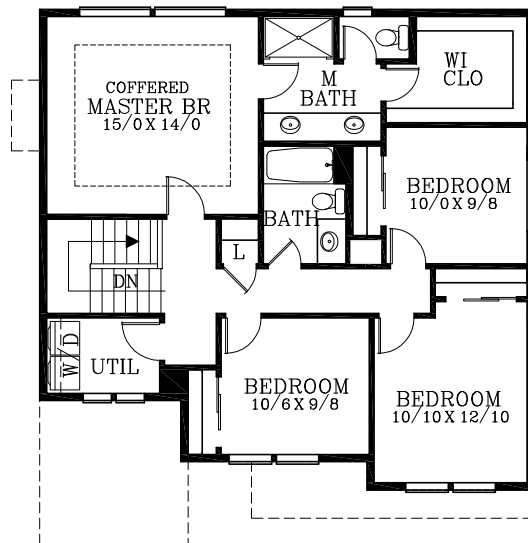

MAIN FLOOR PLAN  
 843 SQUARE FEET  
 1886 TOTAL SQUARE FEET

UPPER FLOOR PLAN  
 1043 SQUARE FEET

Rockwell H

Plan No. 112801H