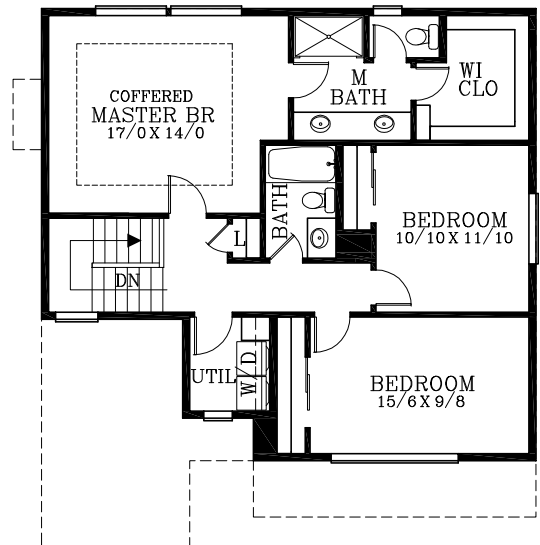

MAIN FLOOR PLAN
 843 SQUARE FEET
 1786 TOTAL SQUARE FEET

UPPER FLOOR PLAN
 943 SQUARE FEET

Rockwell G

Plan No. 112801G

Tel: (503) 624 0555 Fax: (503) 624 0155
 www.suntelhomedesign.com