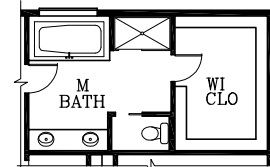

MAIN FLOOR PLAN  
1251 SQUARE FEET  
2959 TOTAL SQUARE FEET

OPTIONAL: M BATH

UPPER FLOOR PLAN  
1708 SQUARE FEET

Riley D

Plan No. 102015D

Tel: (503) 624 0555 Fax: (503) 624 0155  
www.suntelhomedesign.com