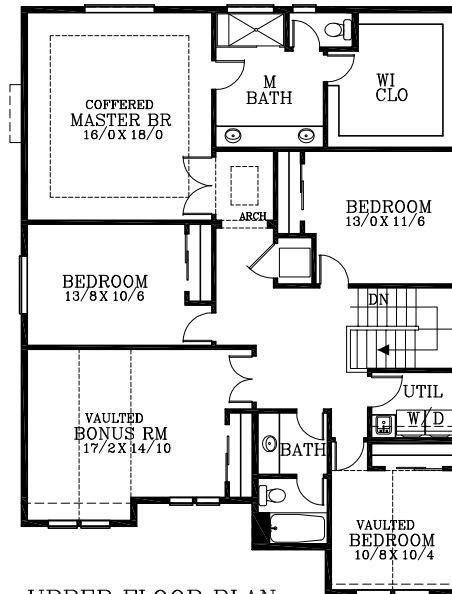

MAIN FLOOR PLAN  
1251 SQUARE FEET  
2959 TOTAL SQUARE FEET

OPTIONAL: M BATH

UPPER FLOOR PLAN  
1708 SQUARE FEET

Riley D

Plan No. 102015D

Tel: (503) 624 0555 Fax: (503) 624 0155  
www.suntelhomedesign.com