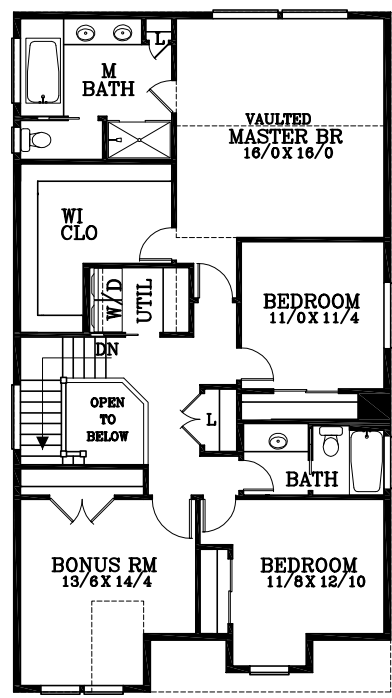

MAIN FLOOR PLAN  
 1065 SQUARE FEET  
 2439 TOTAL SQUARE FEET

UPPER FLOOR PLAN  
 1374 SQUARE FEET

Briarwood U

Plan No. 111411U