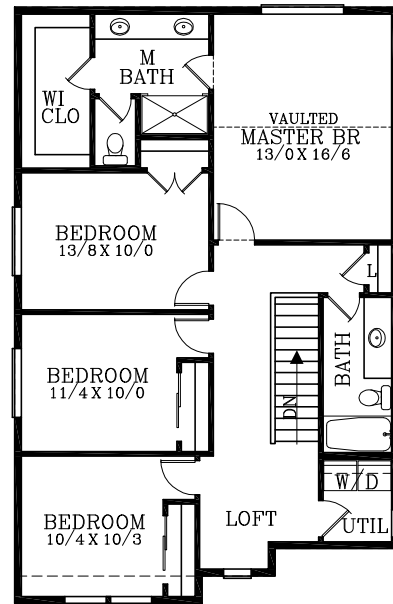

MAIN FLOOR PLAN  
 774 SQUARE FEET  
 1909 TOTAL SQUARE FEET

UPPER FLOOR PLAN  
 1135 SQUARE FEET

Birch

Plan No. 80117

Tel: (503) 624 0555 Fax: (503) 624 0155  
 www.suntelhomedesign.com