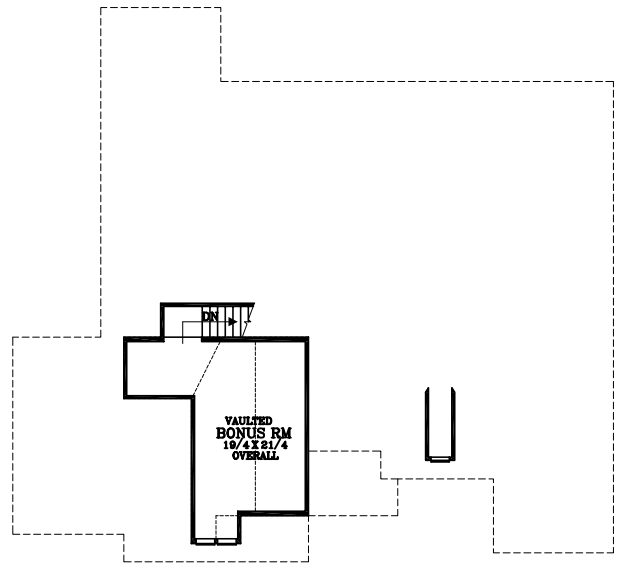

MAIN FLOOR PLAN  
2241 SQUARE FEET  
2551 TOTAL SQUARE FEET

UPPER FLOOR PLAN  
310 SQUARE FEET

Baldwin B

Plan No. 111009B

Tel: (503) 624 0555 Fax: (503) 624 0155  
www.suntelhomedesign.com