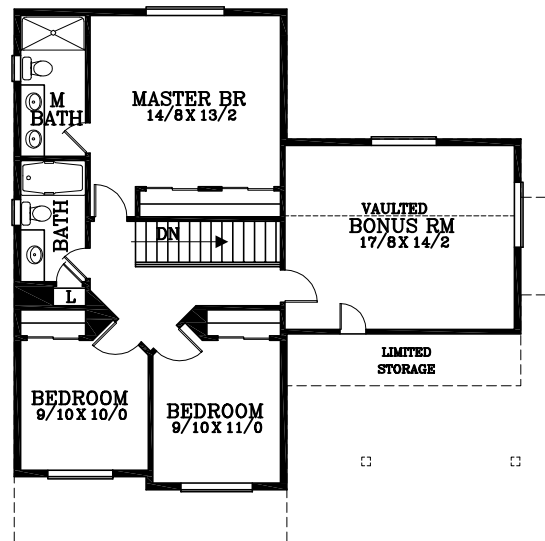

MAIN FLOOR PLAN
715 SQUARE FEET
1713 TOTAL SQUARE FEET

UPPER FLOOR PLAN
998 SQUARE FEET

Highland F

Plan No. 12300F

Tel: (503) 624 0555 Fax: (503) 624 0155
www.suntelhomedesign.com