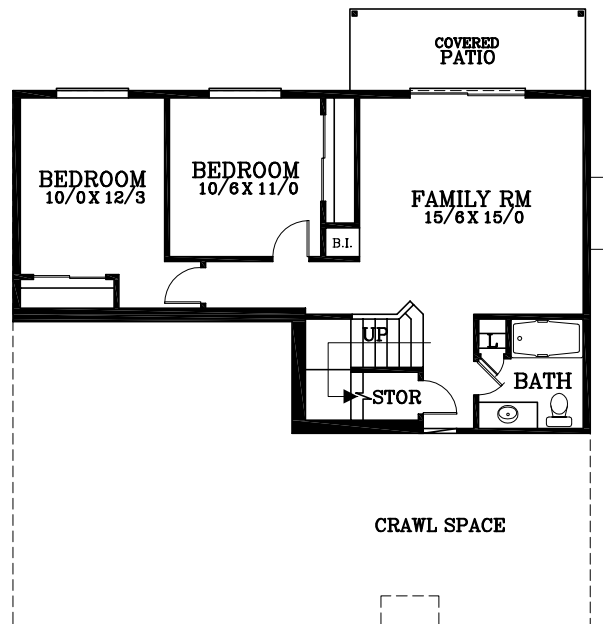

MAIN FLOOR PLAN
1050 SQUARE FEET
1765 TOTAL SQUARE FEET

LOWER FLOOR PLAN
715 SQUARE FEET

Edgefield D

Plan No. 31000D

Suntel
DESIGN · INC.

Tel: (503) 624 0555 Fax: (503) 624 0155
www.suntelhomedesign.com