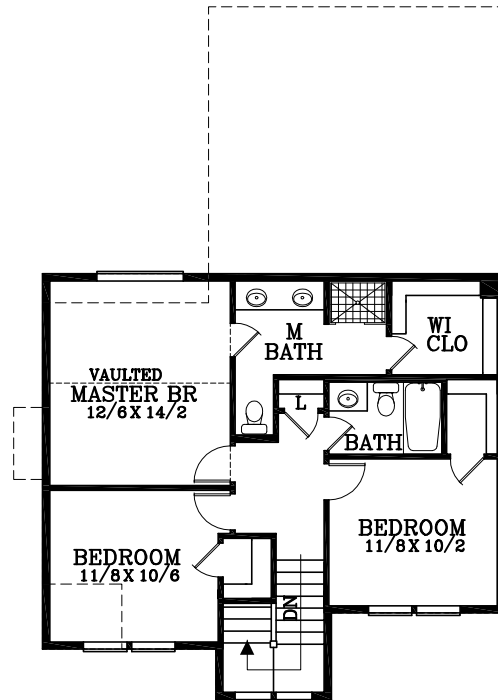

MAIN FLOOR PLAN  
708 SQUARE FEET  
1469 TOTAL SQUARE FEET

UPPER FLOOR PLAN  
761 SQUARE FEET

Bristol E

Plan No. 102411E

Tel: (503) 624 0555 Fax: (503) 624 0155  
www.suntelhomedesign.com