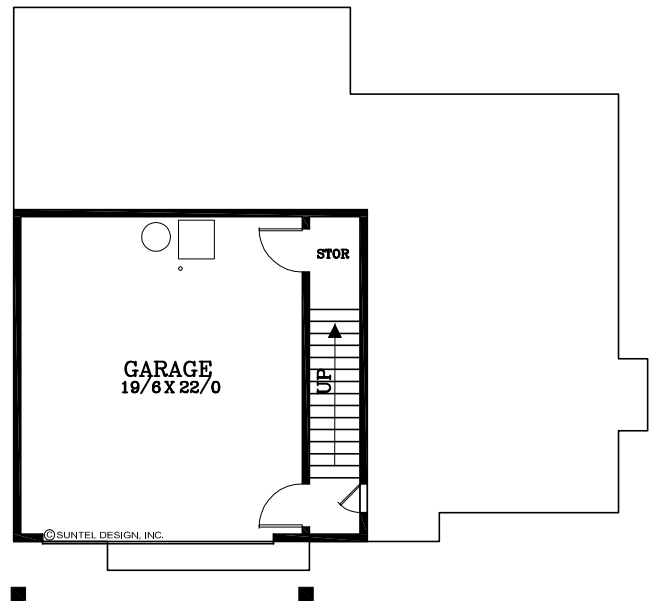

**MAIN FLOOR PLAN**  
1442 SQUARE FEET

**LOWER FLOOR PLAN**

Austin J

Plan No. 121212J

Tel: (503) 624 0555 Fax: (503) 624 0155  
www.suntelhomedesign.com