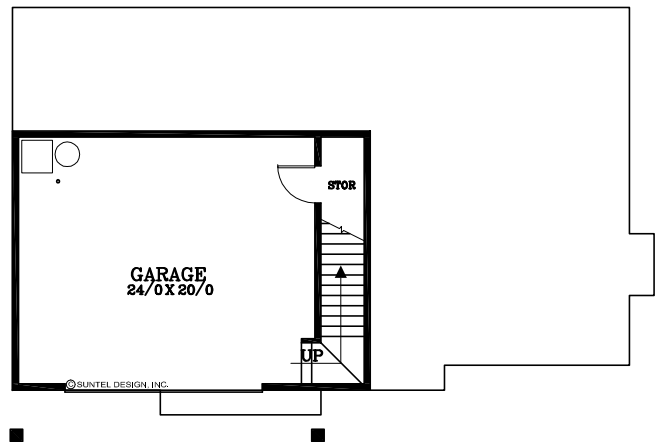

MAIN FLOOR PLAN
1546 SQUARE FEET

LOWER FLOOR PLAN

Austin F

Plan No. 121212F

Tel: (503) 624 0555 Fax: (503) 624 0155
www.suntelhomedesign.com