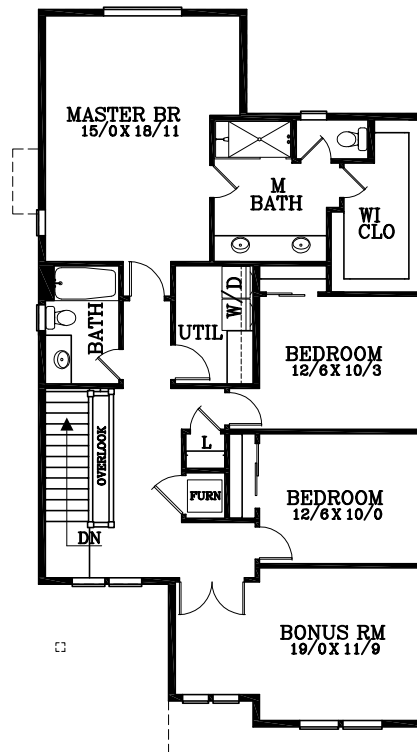

MAIN FLOOR PLAN  
991 SQUARE FEET  
2357 TOTAL SQUARE FEET

UPPER FLOOR PLAN  
1366 SQUARE FEET

Chandler C

Plan No. 012913C

Tel: (503) 624 0555 Fax: (503) 624 0155  
www.suntelhomedesign.com