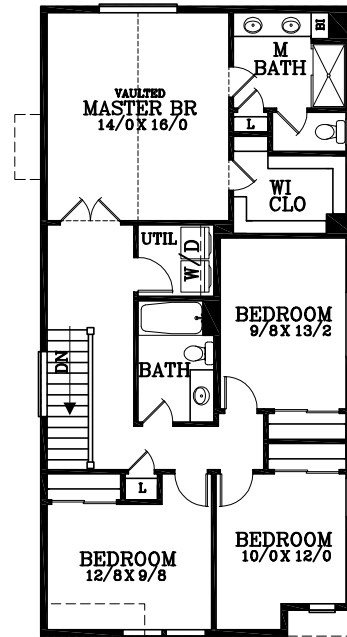

MAIN FLOOR PLAN
770 SQUARE FEET
1884 TOTAL SQUARE FEET

UPPER FLOOR PLAN
1114 SQUARE FEET

Azalea D

Plan No. 7199D

Tel: (503) 624 0555 Fax: (503) 624 0155
www.suntelhomedesign.com