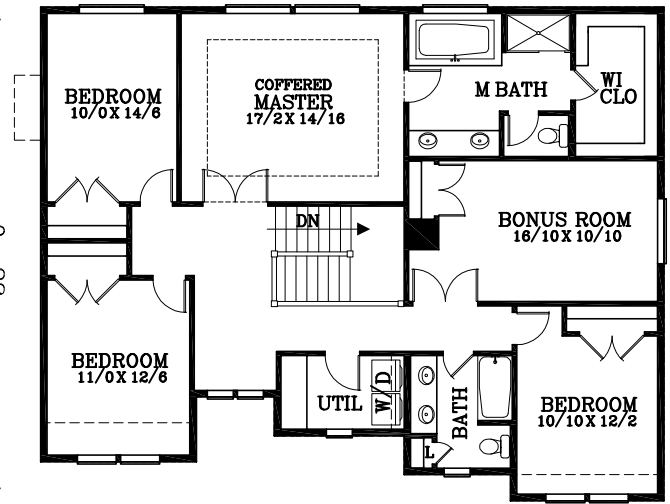

MAIN FLOOR PLAN
1065 SQUARE FEET
2662 TOTAL SQUARE FEET

UPPER FLOOR PLAN
1597 SQUARE FEET

Vail

Plan No. 071116

Tel: (503) 624 0555 Fax: (503) 624 0155
www.suntelhomedesign.com