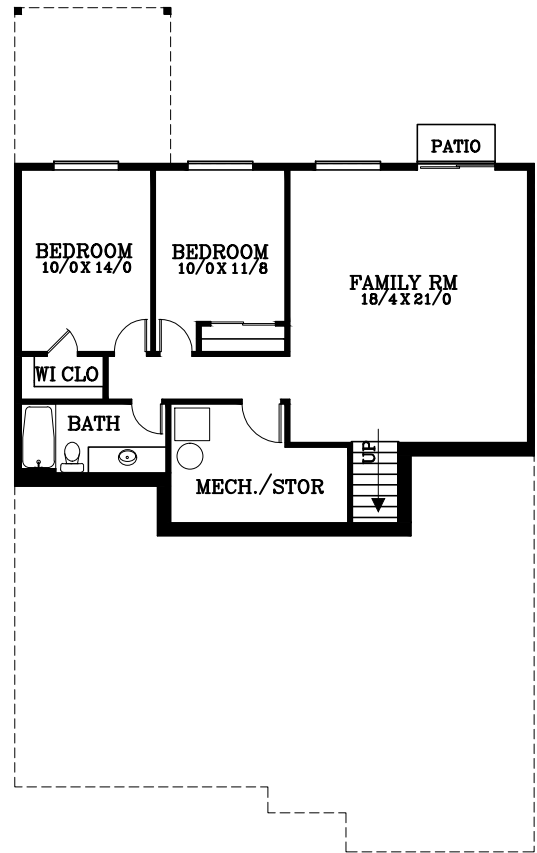

MAIN FLOOR PLAN
1585 SQUARE FEET
2559 TOTAL SQUARE FEET

LOWER FLOOR PLAN
974 SQUARE FEET

Providence

Plan No. 112216

Tel: (503) 624 0555 Fax: (503) 624 0155
www.suntelhomedesign.com