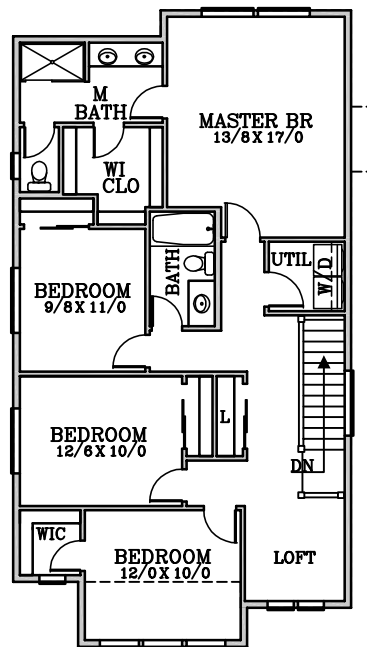

MAIN FLOOR PLAN
760 SQUARE FEET
1907 TOTAL SQUARE FEET

UPPER FLOOR PLAN
1147 SQUARE FEET

Greeley B

Plan No. 42816B

Suntel
DESIGN · INC ·

Tel: (503) 624 0555 Fax: (503) 624 0155
www.suntelhomedesign.com