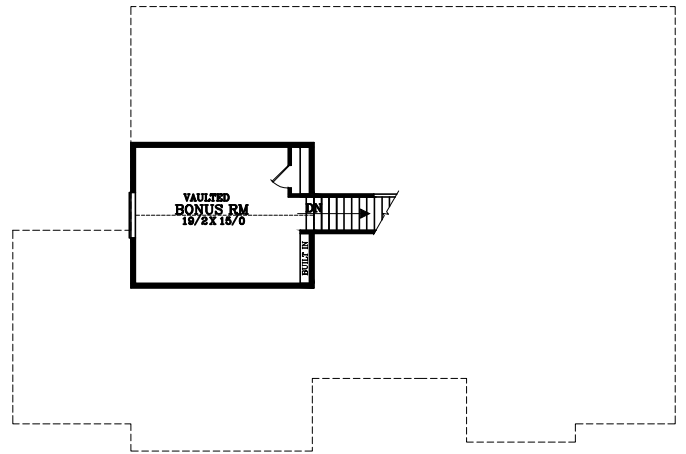

MAIN FLOOR PLAN
2263 SQUARE FEET
2585 TOTAL SQUARE FEET

UPPER FLOOR PLAN
322 SQUARE FEET

Concord D

Plan No. 80615D

Tel: (503) 624 0555 Fax: (503) 624 0155
www.suntelhomedesign.com