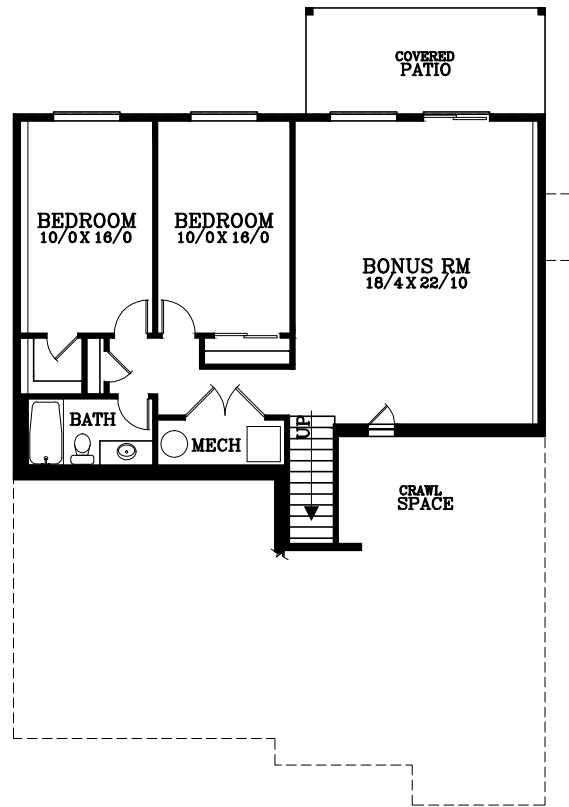

MAIN FLOOR PLAN
1567 SQUARE FEET
2579 TOTAL SQUARE FEET

LOWER FLOOR PLAN
1012 SQUARE FEET

Bethany D

Plan No. 22013D