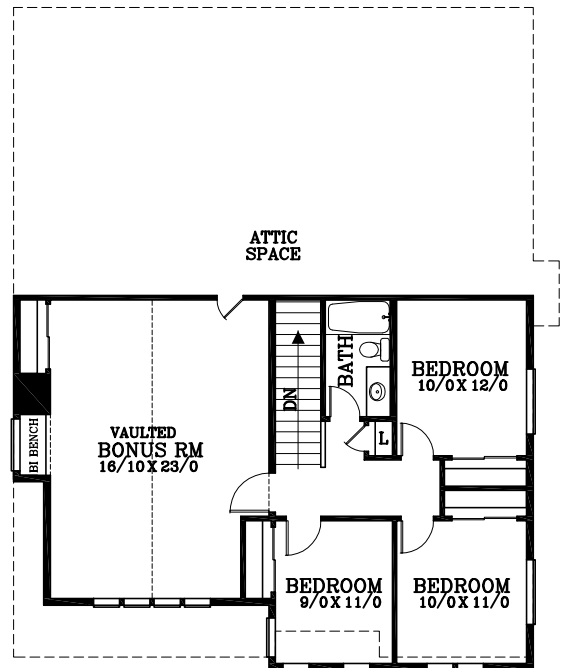

MAIN FLOOR PLAN
 1565 SQUARE FEET
 2597 TOTAL SQUARE FEET

UPPER FLOOR PLAN
 1032 SQUARE FEET

Prichard J

Plan No. 11509J

Tel: (503) 624 0555 Fax: (503) 624 0155
 www.suntelhomedesign.com