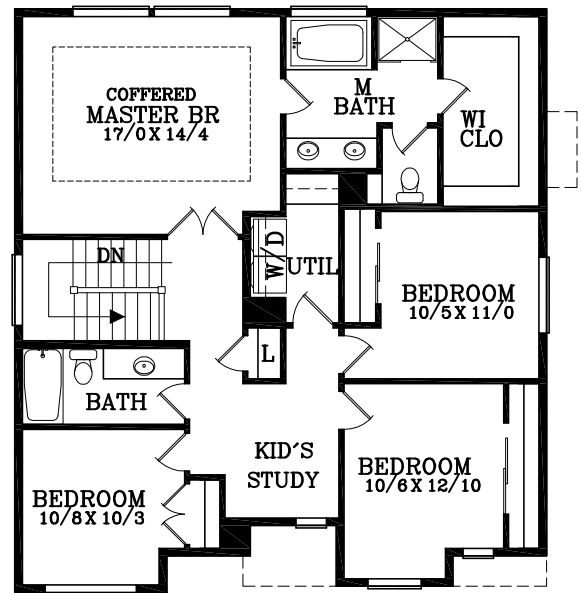

MAIN FLOOR PLAN  
 924 SQUARE FEET  
 2138 TOTAL SQUARE FEET

UPPER FLOOR PLAN  
 1214 SQUARE FEET

Prescott

Plan No. 020313