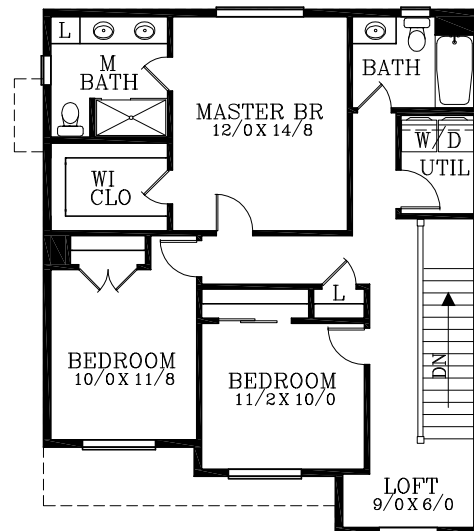

MAIN FLOOR PLAN
 630 SQUARE FEET
 1555 TOTAL SQUARE FEET

UPPER FLOOR PLAN
 925 SQUARE FEET

Moreland

Plan No. 112113

Tel: (503) 624 0555 Fax: (503) 624 0155
 www.suntelhomedesign.com