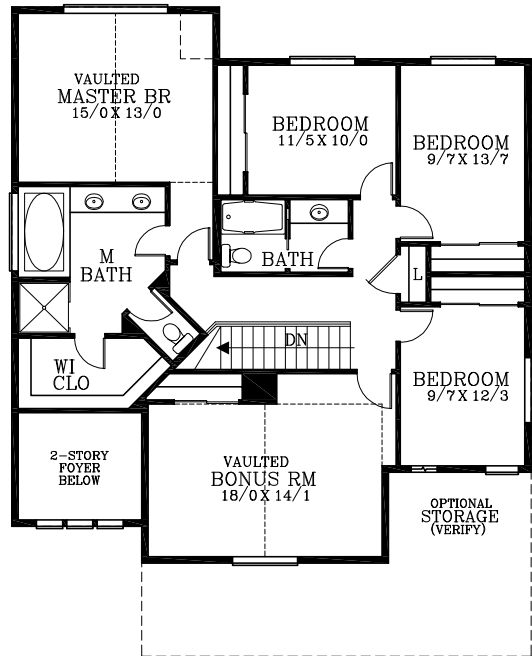

MAIN FLOOR PLAN
 1132 SQUARE FEET
 2517 TOTAL SQUARE FEET

UPPER FLOOR PLAN
 1385 SQUARE FEET

Kirkwood H

Plan No. 40699H

Tel: (503) 624 0555 Fax: (503) 624 0155
 www.suntelhomedesign.com