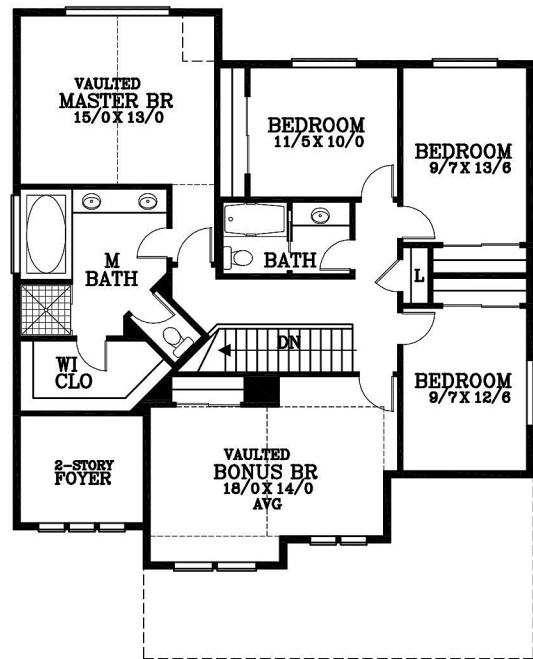

MAIN FLOOR PLAN
 1132 SQUARE FEET
 2517 TOTAL SQUARE FEET

UPPER FLOOR PLAN
 1385 SQUARE FEET

Kirkwood K

Plan No. 40699K

Tel: (503) 624 0555 Fax: (503) 624 0155
 www.suntelhomedesign.com