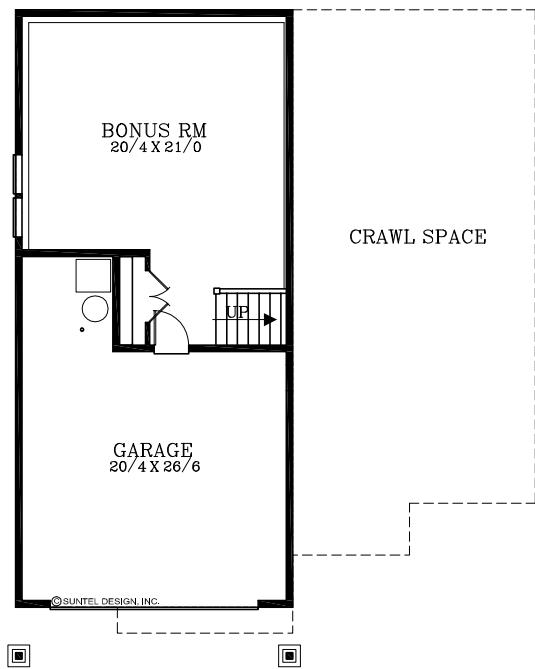

MAIN FLOOR PLAN
 1,753 SQUARE FEET
 2,231 TOTAL SQUARE FEET

LOWER FLOOR PLAN
 478 SQUARE FEET

Hudson

Plan No. 010116

Tel: (503) 624 0555 Fax: (503) 624 0155
 www.suntelhomedesign.com