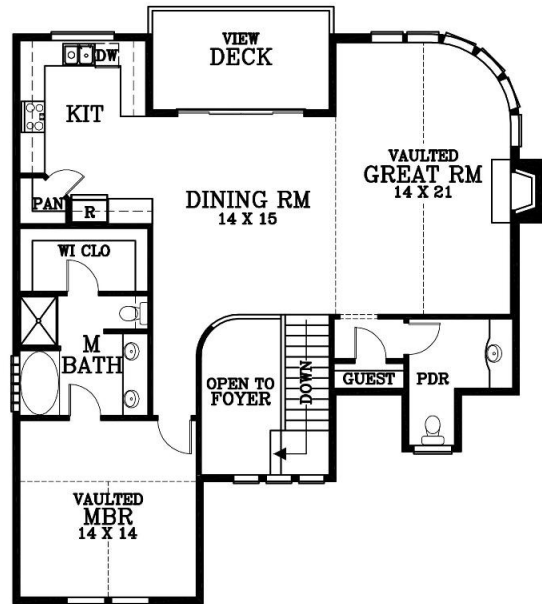

MAIN FLOOR PLAN
 877 SQUARE FEET
 2127 SQUARE FEET TOTAL

UPPER FLOOR PLAN
 1250 SQUARE FEET

The Hemlock

Plan No. 71204

Tel: (503) 624 0555 Fax: (503) 624 0155
 www.suntelhomedesign.com